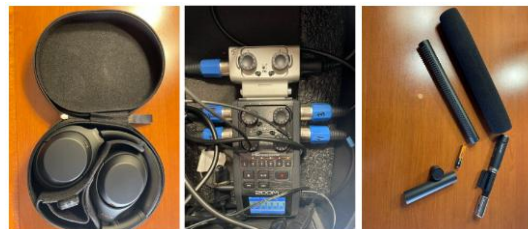

Sound & Recording System

Audio Recording System

*One Package, **SD Card needed**

Zoom Dual Channel

Azden Boom Muff

Audio Bag

CORE Powerbase Edge Lite x2

Transmitter Case

Sony Headphone Case

Micro USB to USB Power (Zoom H6)

Sennhesier Battery Eliminator x5 (Recv.) x5

XLR Cables (Sennheiser Recv. to Zoom) x5

XLR Cable (Azden Boom to Zoom H6)

P Tap to USB Splitter

USB to Dual USB

Sony Micro USB to USB power

Sony Wireless Noise-Cancelling Headphones

Sennhesier Lavs x5

Sennheiser G3 EW100 Receivers x5

Sennheiser G3 EW100 Transmitters x5

Azden Shotgun Boom Mic

CORE Powerbase Edge P Tap Power Cord

Zoom H-6 Sound Mixer

Sound Mixer: 5x Sennheiser G3 EW 100 pairs, Zoom H6, Azden boom, Sony NC