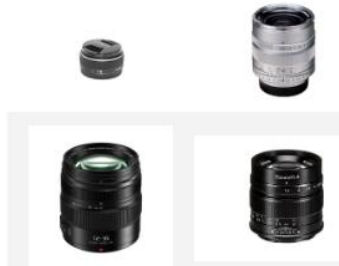

Videographer Blackmagic 4k

Telephoto Field Photography

Lenses

- Rokinin 14, 24, 35, 50, 85mm Mico 4/3
- Assorted 14, 17, 12-35, 85mm Mico 4/3
- Assorted Canon 20-35, 28-80, 70-300mm, Lensbaby EF

FIVE Cinema Lenses - Rokinin MFT Micro Four Thirds 14 24 35 50 85mm