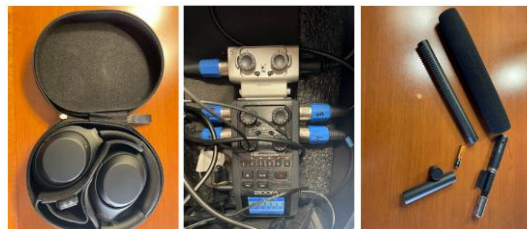

Film Gearz Rental Inventory

Filmgearz.com

Sound & Recording System

Audio Recording System

*One Package, **SD Card needed**

Zoom Dual Channel

Azden Boom Muff

Audio Bag

CORE Powerbase Edge Lite x2

Transmitter Case

Sony Headphone Case

Micro USB to USB Power (Zoom H6)

Sennhesier Battery Eliminator x5 (Recv.) x5

XLR Cables (Sennheiser Recv. to Zoom) x5

XLR Cable (Azden Boom to Zoom H6)

P Tap to USB Splitter

USB to Dual USB

Sony Micro USB to USB power

Sony Wireless Noise-Cancelling Headphones

Sennhesier Lavs x5

Sennheiser G3 EW100 Receivers x5

Sennheiser G3 EW100 Transmitters x5

Azden Shotgun Boom Mic

CORE Powerbase Edge P Tap Power Cord

Zoom H-6 Sound Mixer

Sound Mixer: 5x Sennheiser G3 EW 100 pairs, Zoom H6, Azden boom, Sony NC